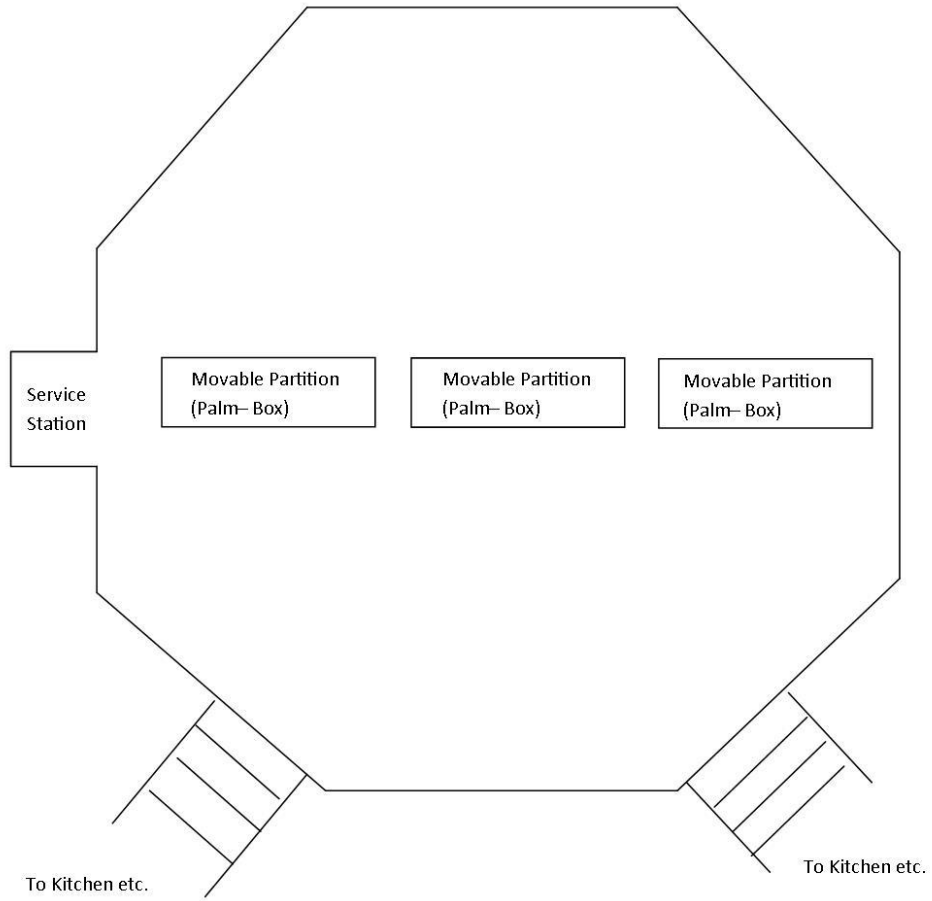

NAUTILUS DINING AREAS CONFIGURATION EXAMPLES & BLANK PLANS

Nautilus Courtyard
(Not to Scale)

Full Courtyard set up (seating 86 customer) Maximum capacity is 90 (weather permitting)

Nautilus Courtyard
(Not to Scale)

NAUTILUS DINING AREAS CONFIGURATION EXAMPLES & BLANK PLANS

Full Forest deck set up (seating 44 customer) Maximum capacity is 50 (weather permitting)

NAUTILUS DINING AREAS CONFIGURATION EXAMPLES & BLANK PLANS

Nautilus Lounge

(Not to Scale)

Part use Canopy lounge set up (seating 24 customer) Maximum capacity is 35 (full use)

Nautilus Lounge

(Not to Scale)