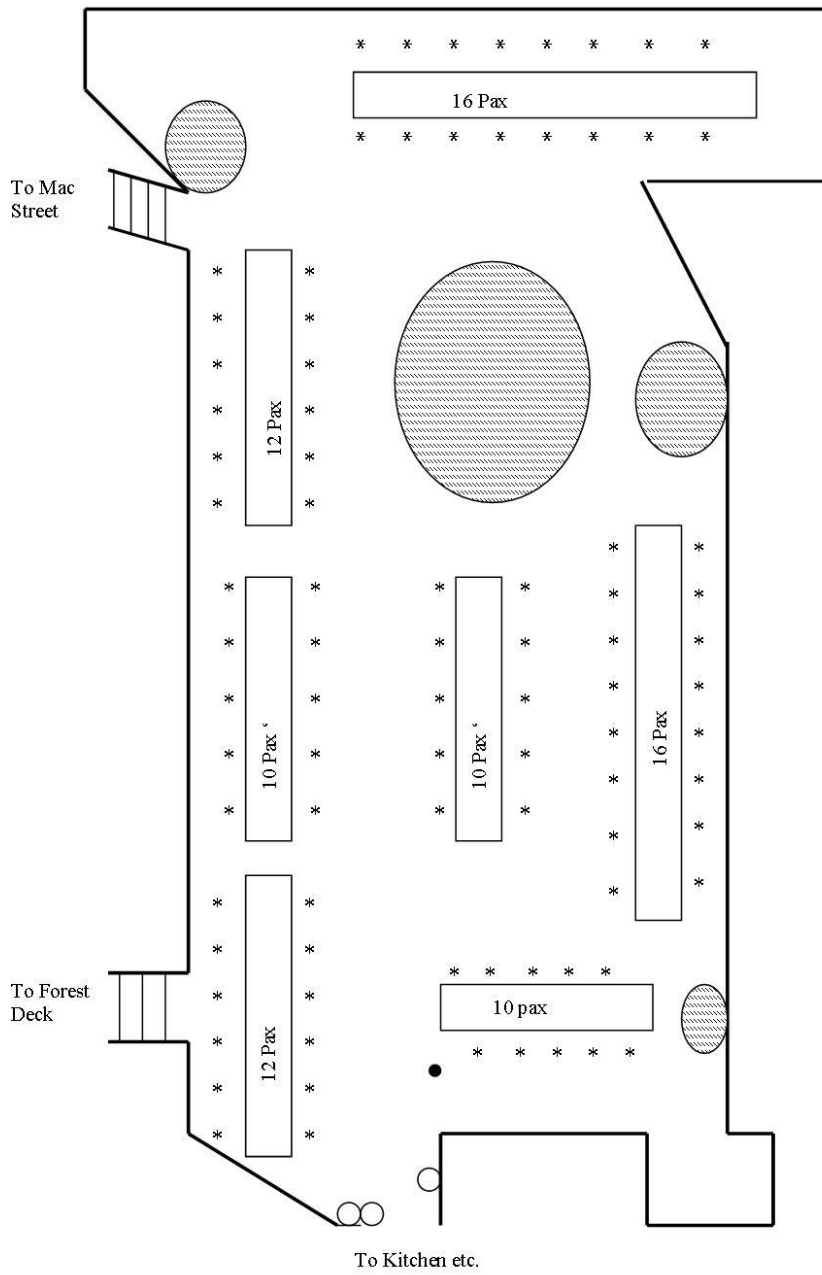

NAUTILUS DINING AREAS CONFIGURATION EXAMPLES & BLANK PLANS

Nautilus Courtyard
(Not to Scale)

Full Courtyard set up (seating 86 customer) Maximum capacity is 90 (weather permitting)

Nautilus Courtyard
(Not to Scale)

NAUTILUS DINING AREAS CONFIGURATION EXAMPLES & BLANK PLANS

Full Forest deck set up (seating 44 customer) Maximum capacity is 50 (weather permitting)

NAUTILUS DINING AREAS CONFIGURATION EXAMPLES & BLANK PLANS

Nautilus Lounge

(Not to Scale)

Part use Canopy lounge set up (seating 24 customer) Maximum capacity is 35 (full use)

Nautilus Lounge

(Not to Scale)