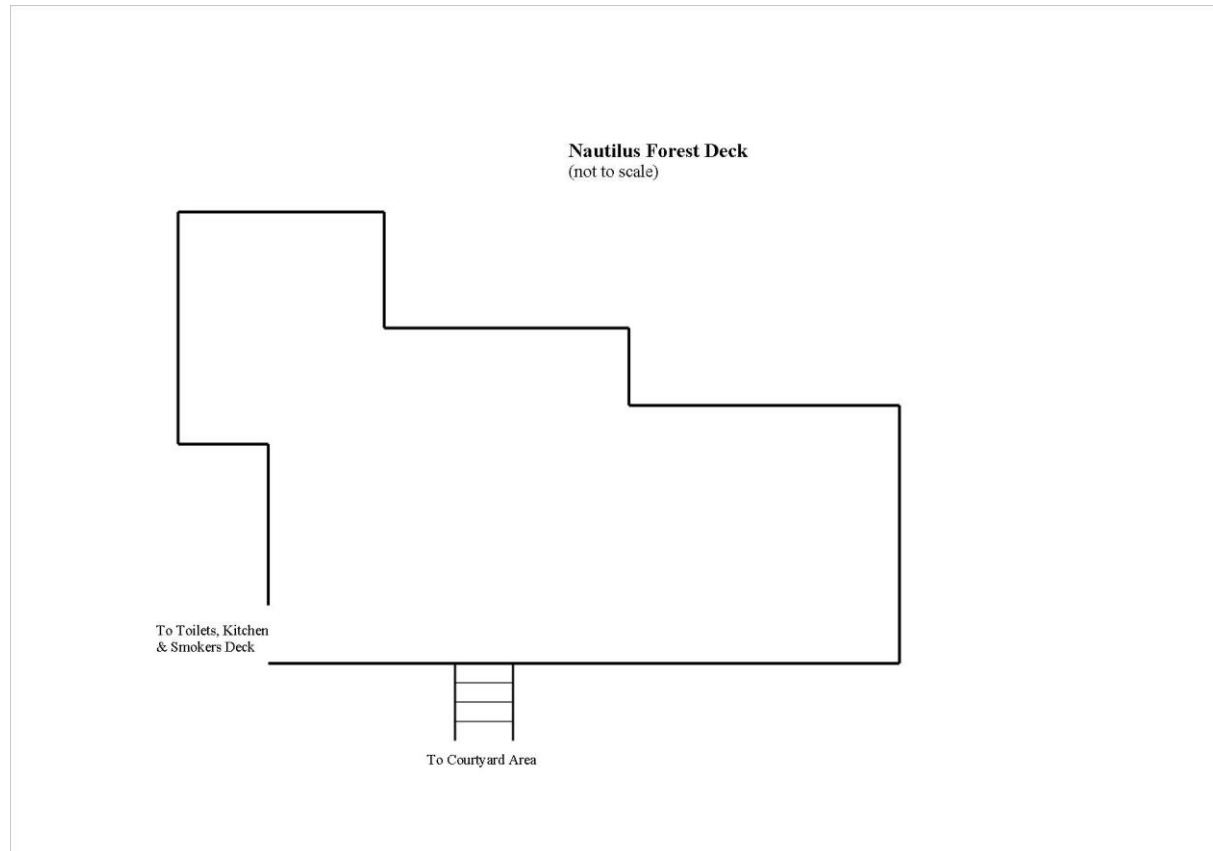

NAUTILUS DINING AREAS CONFIGURATION EXAMPLES & BLANK PLANS

Nautilus Courtyard
(Not to Scale)

Full Courtyard set up (seating 86 customer) Maximum capacity is 90 (weather permitting)

Nautilus Courtyard
(Not to Scale)

NAUTILUS DINING AREAS CONFIGURATION EXAMPLES & BLANK PLANS

Full Forest deck set up (seating 44 customer) Maximum capacity is 50 (weather permitting)

NAUTILUS DINING AREAS CONFIGURATION EXAMPLES & BLANK PLANS

Nautilus Lounge

(Not to Scale)

Part use Canopy lounge set up (seating 24 customer) Maximum capacity is 35 (full use)

Nautilus Lounge

(Not to Scale)