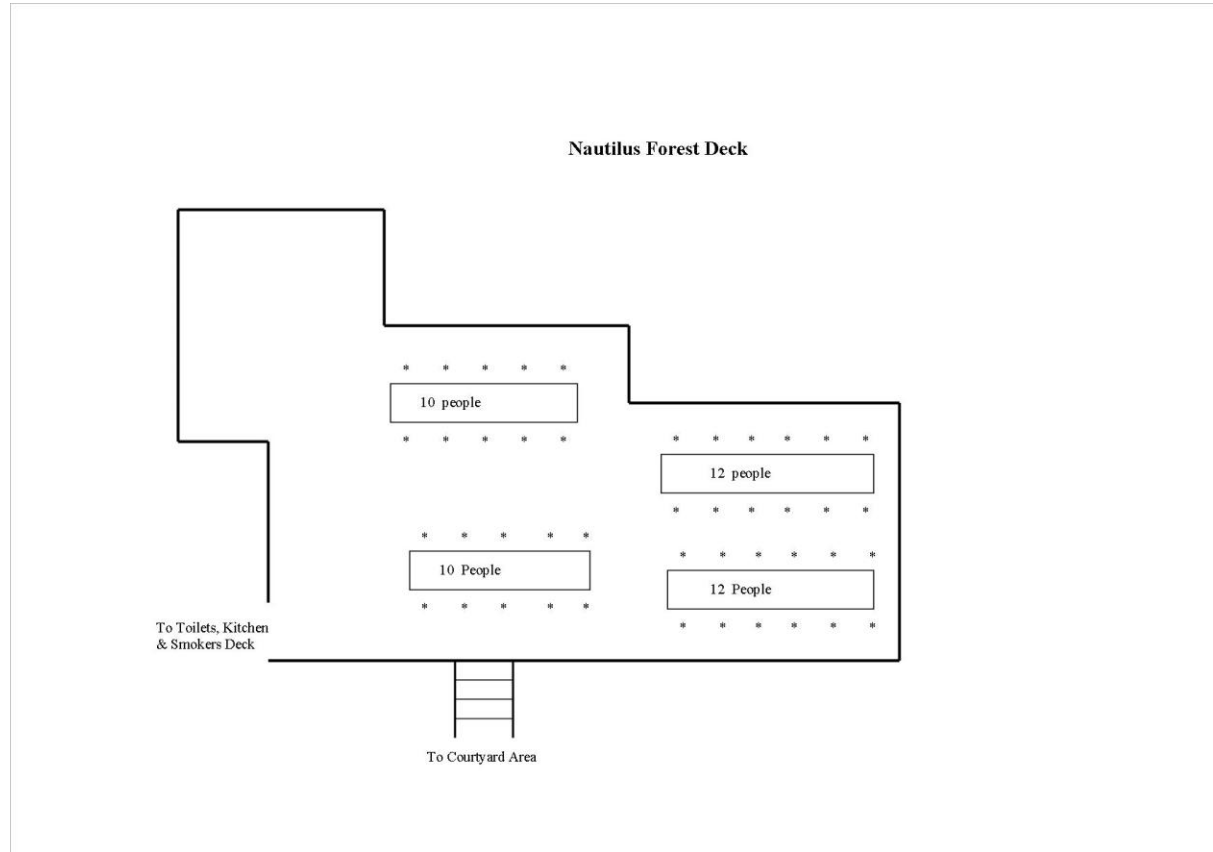

NAUTILUS DINING AREAS CONFIGURATION EXAMPLES & BLANK PLANS

Nautilus Courtyard
(Not to Scale)

Full Courtyard set up (seating 86 customer) Maximum capacity is 90 (weather permitting)

Nautilus Courtyard
(Not to Scale)

NAUTILUS DINING AREAS CONFIGURATION EXAMPLES & BLANK PLANS

Full Forest deck set up (seating 44 customer) Maximum capacity is 50 (weather permitting)

NAUTILUS DINING AREAS CONFIGURATION EXAMPLES & BLANK PLANS

Nautilus Lounge

(Not to Scale)

Part use Canopy lounge set up (seating 24 customer) Maximum capacity is 35 (full use)

Nautilus Lounge

(Not to Scale)