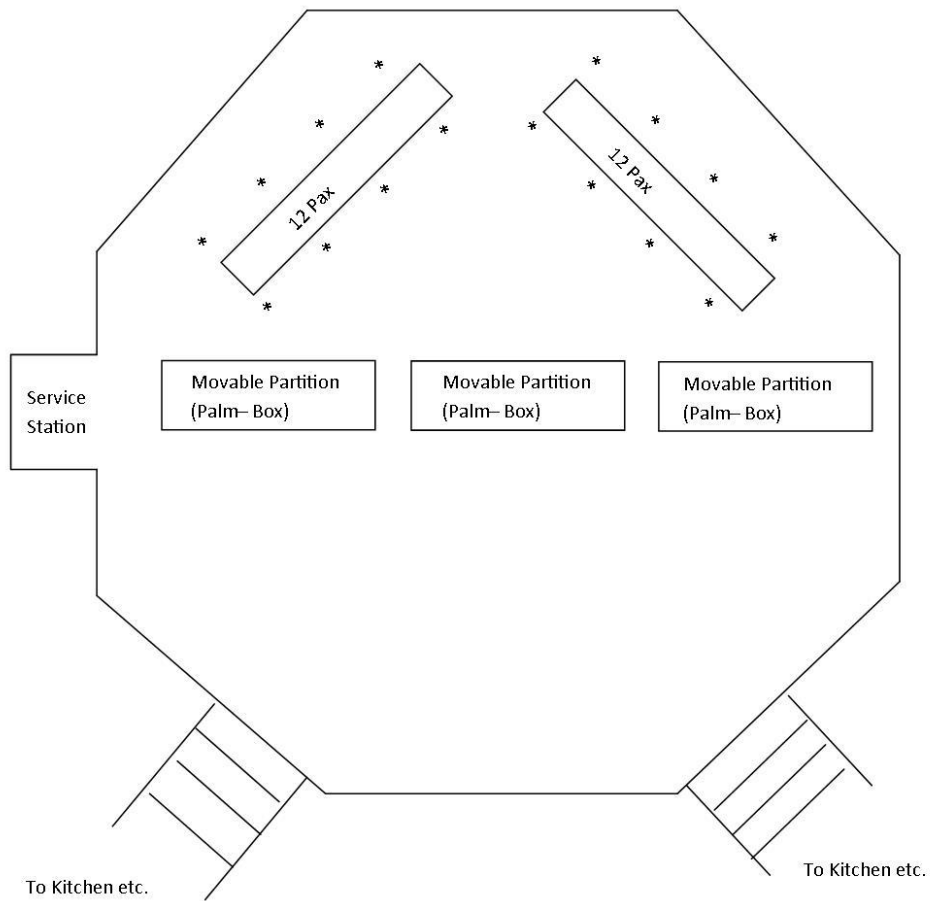

NAUTILUS DINING AREAS CONFIGURATION EXAMPLES & BLANK PLANS

Nautilus Courtyard
(Not to Scale)

Full Courtyard set up (seating 86 customer) Maximum capacity is 90 (weather permitting)

Nautilus Courtyard
(Not to Scale)

NAUTILUS DINING AREAS CONFIGURATION EXAMPLES & BLANK PLANS

Full Forest deck set up (seating 44 customer) Maximum capacity is 50 (weather permitting)

NAUTILUS DINING AREAS CONFIGURATION EXAMPLES & BLANK PLANS

Nautilus Lounge

(Not to Scale)

Part use Canopy lounge set up (seating 24 customer) Maximum capacity is 35 (full use)

Nautilus Lounge

(Not to Scale)