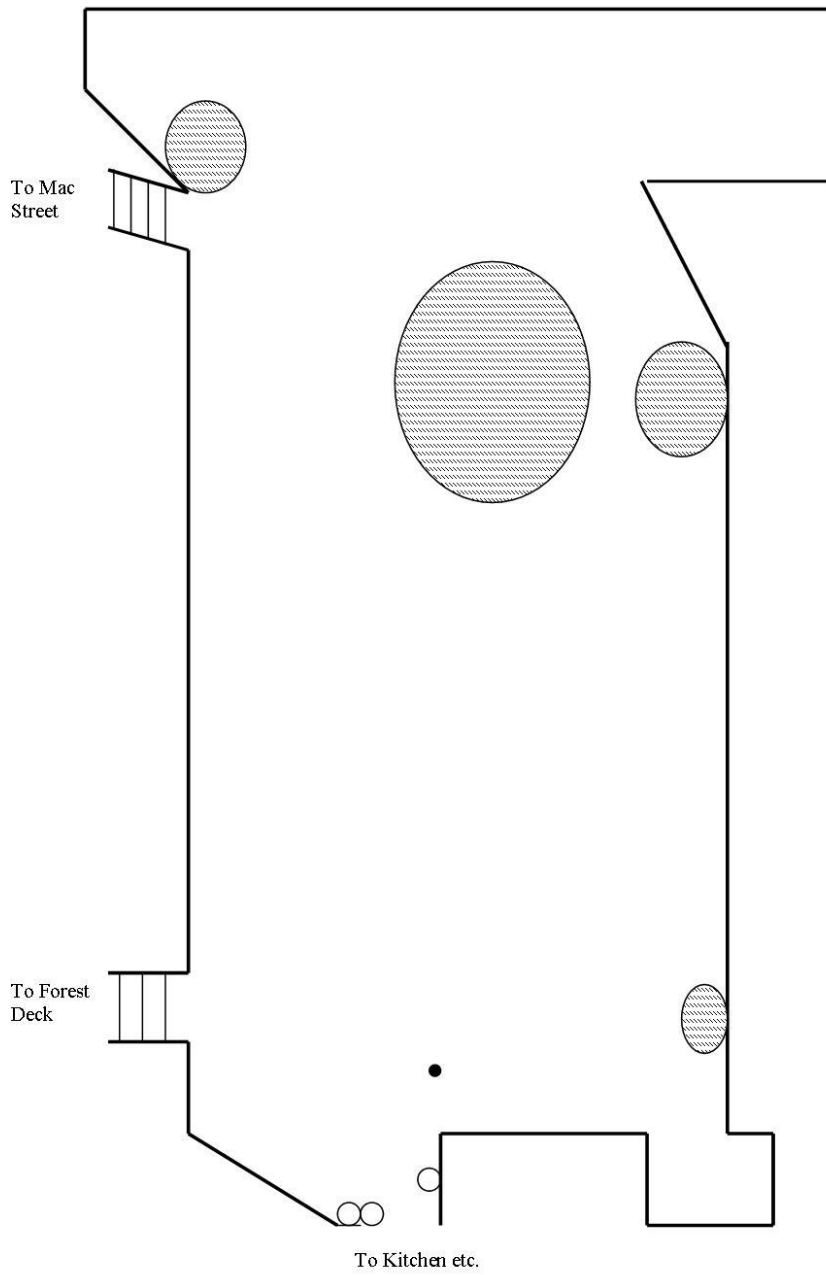

NAUTILUS DINING AREAS CONFIGURATION EXAMPLES & BLANK PLANS

Nautilus Courtyard
(Not to Scale)

Full Courtyard set up (seating 86 customer) Maximum capacity is 90 (weather permitting)

Nautilus Courtyard
(Not to Scale)

NAUTILUS DINING AREAS CONFIGURATION EXAMPLES & BLANK PLANS

Full Forest deck set up (seating 44 customer) Maximum capacity is 50 (weather permitting)

NAUTILUS DINING AREAS CONFIGURATION EXAMPLES & BLANK PLANS

Nautilus Lounge

(Not to Scale)

Part use Canopy lounge set up (seating 24 customer) Maximum capacity is 35 (full use)

Nautilus Lounge

(Not to Scale)